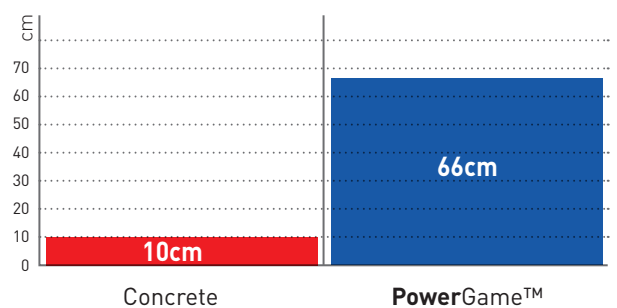

PowerGame™

Unparalleled safety for sports