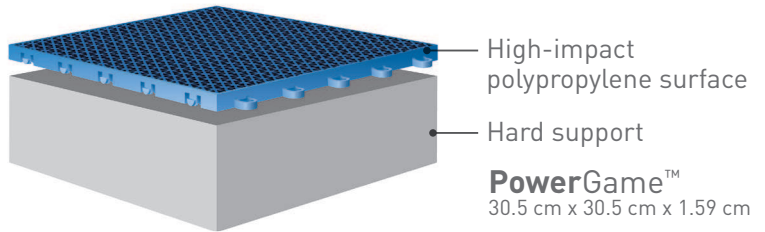

POWERGAME™

ENGINEERED FOR ATHLETES

Players develop their skills on a championship-tested surface that allows them to unleash their full potential. Sport Court delivers an unmatched combination of shock absorption, ball response, traction, and playability.

Hard courts increase injury risk for athletes.

Sport Court surfaces provide optimal comfort and protect athletes from overuse and stress injuries as well as reduce the likelihood of concussion and stress fractures.