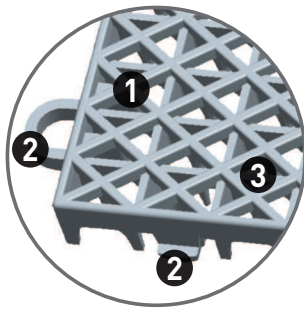

POWERGAME™

ENGINEERED FOR ATHLETES

Players develop their skills on a championship-tested surface that allows them to unleash their full potential. Sport Court delivers an unmatched combination of shock absorption, ball response, traction, and playability.

Hard courts increase injury risk for athletes.

Sport Court surfaces provide optimal comfort and protect athletes from overuse and stress injuries as well as reduce the likelihood of concussion and stress fractures.